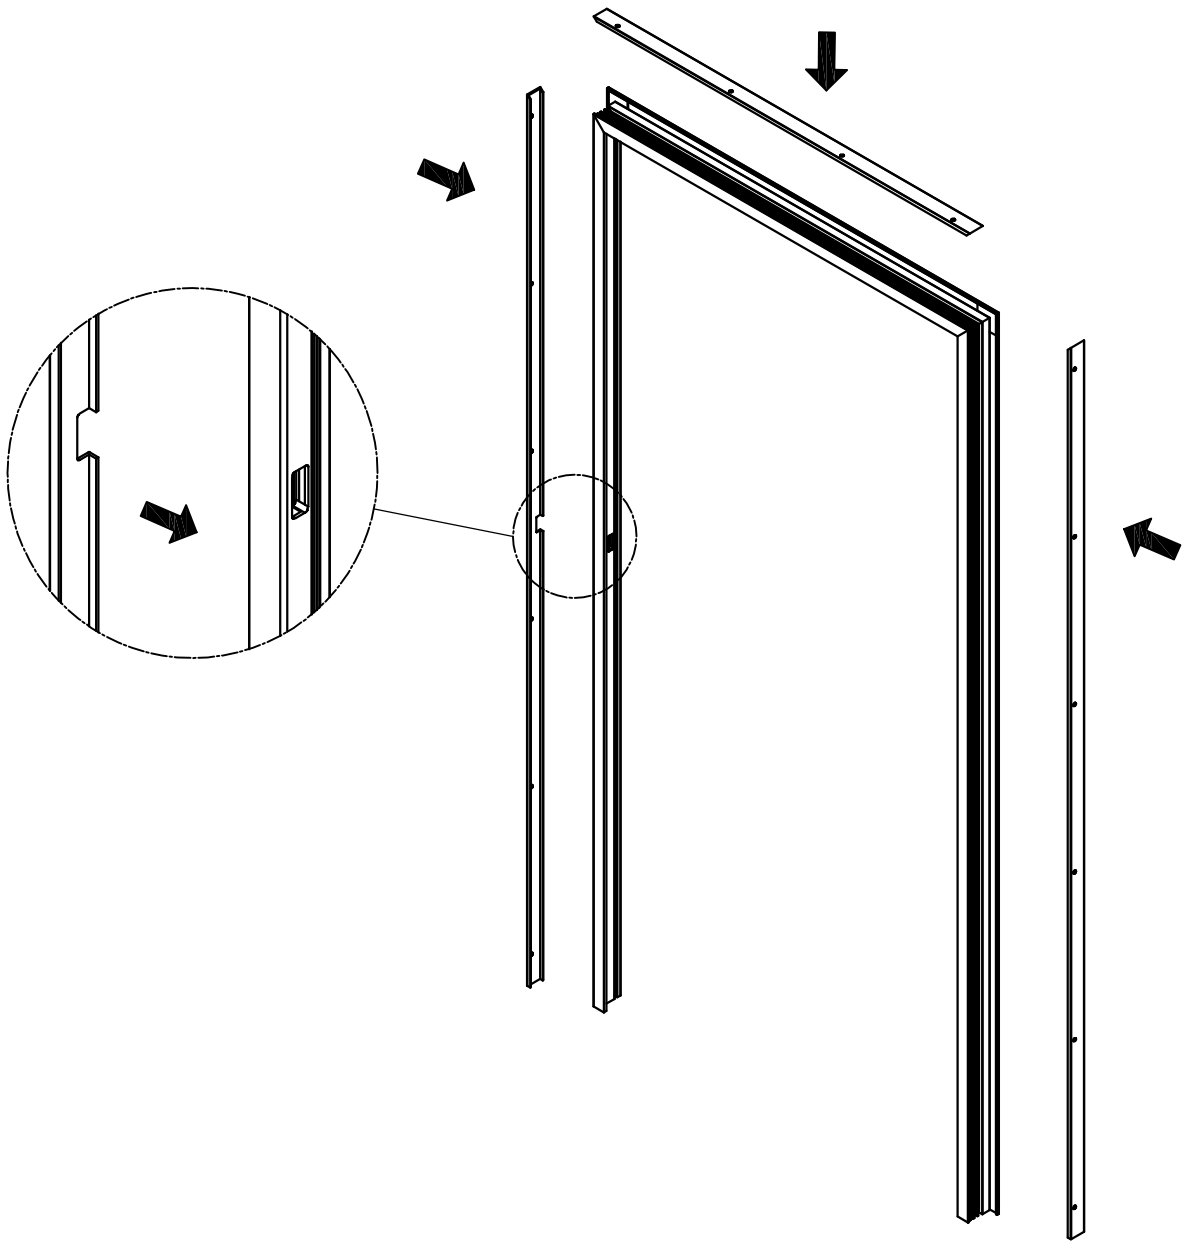

# HEGOX FRAME A PARED

Manual de montaje

**HEGOX®** Systems for quality glass

## Medidas

$$H1 = H - 28.5$$

$$A = X + 36$$

$$C = X - 41$$

1.

2.

3.

4.