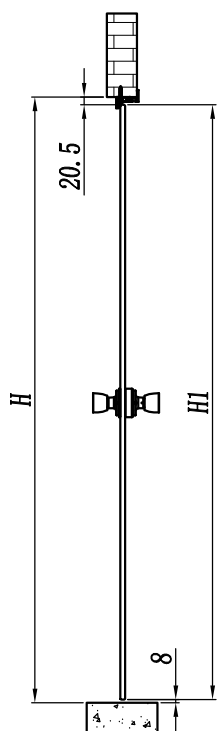

# HEGOX FRAME A PARED

Manual de montaje

**HEGOX®** Systems for quality glass

## Medidas

$$H1 = H - 28.5$$

$$A = X + 36$$

$$C = X - 41$$

1.

2.

3.

4.

5.

6.

7.

8.

9.